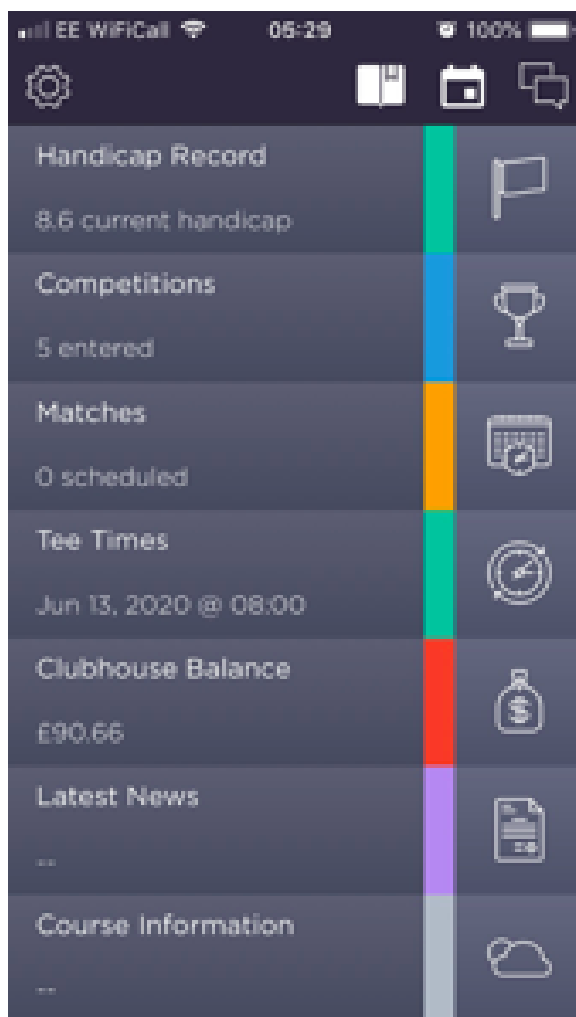

IG App Competition Entry for Men

- 1.If entering a competition on the day, currently the IG Member App does not let you enter the optional sweep or two's although this is permitted if entering through the website.
- 2.The below screenshots are taken on an iPhone, but this task can be performed on other smart phones and tablets.
- 3.The version of IG Member App is 1.9.3, which is the current version as at 15/6/20. The version on your device can be seen by scrolling to the bottom of the application settings, and should be kept up to date.

PAGE 1 of 4

IG App Competition Entry for Men

1. Open IG Member App on phone or tablet and tap on "Competitions"

2. Navigate to Upcoming Competitions tab by tapping on "UPCOMING"

3. Tap on competition you wish to enter (Test Medal in the example). Scroll down to see more competitions.

8. If wish to enter optional Sweep and Two's then scroll down to relevant details.

9. Tap "Pay Fee" to enter Competition Sweep.

10. Tap "Pay Fee" again to confirm.

11. Confirmation that Sweep has been entered. Tap OK to return to Competition Details.

12. Tap "Pay Fee" to enter Two's Sweep.

IG App Competition Entry for Men

13. Tap "Pay Fee" again to confirm.

14. Confirmation that Two's has been entered. Tap OK to return to Competition Details.

15. Competition entry has now been completed. The option to withdraw is available, but please note that entry fees etc will only be credited back to your clubhouse account after they are processed by a competition administrator.