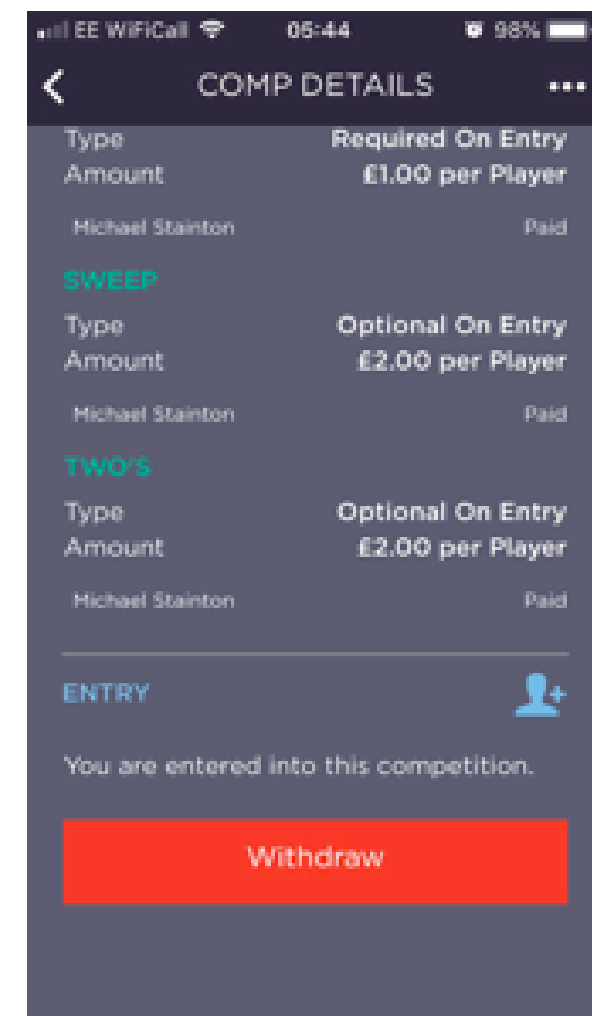

8. If wish to enter optional Sweep and Two's then scroll down to relevant details.

9. Tap "Pay Fee" to enter Competition Sweep.

10. Tap "Pay Fee" again to confirm.

11. Confirmation that Sweep has been entered. Tap OK to return to Competition Details.

12. Tap "Pay Fee" to enter Two's Sweep.

IG App Competition Entry for Men

13. Tap "Pay Fee" again to confirm.

14. Confirmation that Two's has been entered. Tap OK to return to Competition Details.

15. Competition entry has now been completed. The option to withdraw is available, but please note that entry fees etc will only be credited back to your clubhouse account after they are processed by a competition administrator.