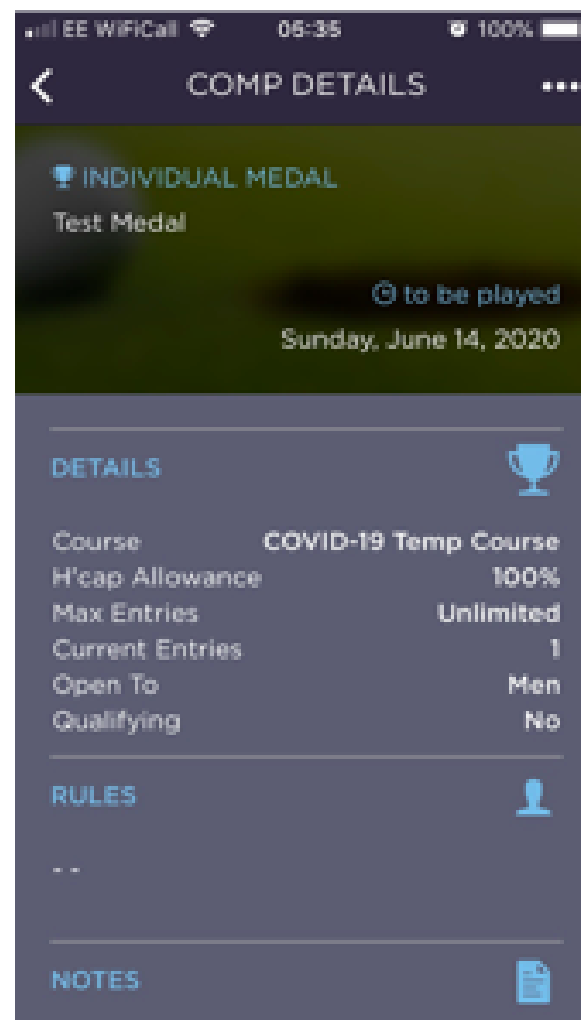

4. Scroll down to see details and options for the competition.

5. Tap "Enter Competition".

6. Tap "Enter Competition" again to confirm.

IG App Competition Entry for Men

7. Confirmation that you are successfully entered into the competition. Tap OK to return to Competition Details.

8. If wish to enter optional Sweep and Two's then scroll down to relevant details.

9. Tap "Pay Fee" to enter Competition Sweep.

10. Tap "Pay Fee" again to confirm.

11. Confirmation that Sweep has been entered. Tap OK to return to Competition Details.