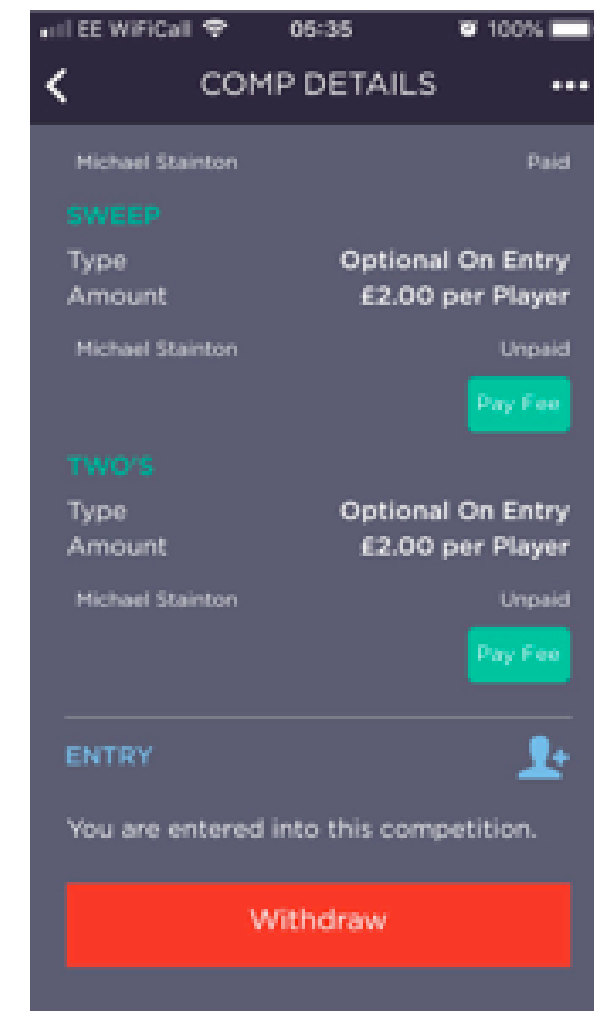

PAGE 1 of 4

IG App Competition Entry for Men

1. Open IG Member App on phone or tablet and tap on "Competitions"

2. Navigate to Upcoming Competitions tab by tapping on "UPCOMING"

3. Tap on competition you wish to enter (Test Medal in the example). Scroll down to see more competitions.

4. Scroll down to see details and options for the competition.

5. Tap "Enter Competition".

6. Tap "Enter Competition" again to confirm.

IG App Competition Entry for Men

7. Confirmation that you are successfully entered into the competition. Tap OK to return to Competition Details.

8. If wish to enter optional Sweep and Two's then scroll down to relevant details.

9. Tap "Pay Fee" to enter Competition Sweep.

10. Tap "Pay Fee" again to confirm.

11. Confirmation that Sweep has been entered. Tap OK to return to Competition Details.

12. Tap "Pay Fee" to enter Two's Sweep.

IG App Competition Entry for Men

13. Tap "Pay Fee" again to confirm.

14. Confirmation that Two's has been entered. Tap OK to return to Competition Details.

15. Competition entry has now been completed. The option to withdraw is available, but please note that entry fees etc will only be credited back to your clubhouse account after they are processed by a competition administrator.