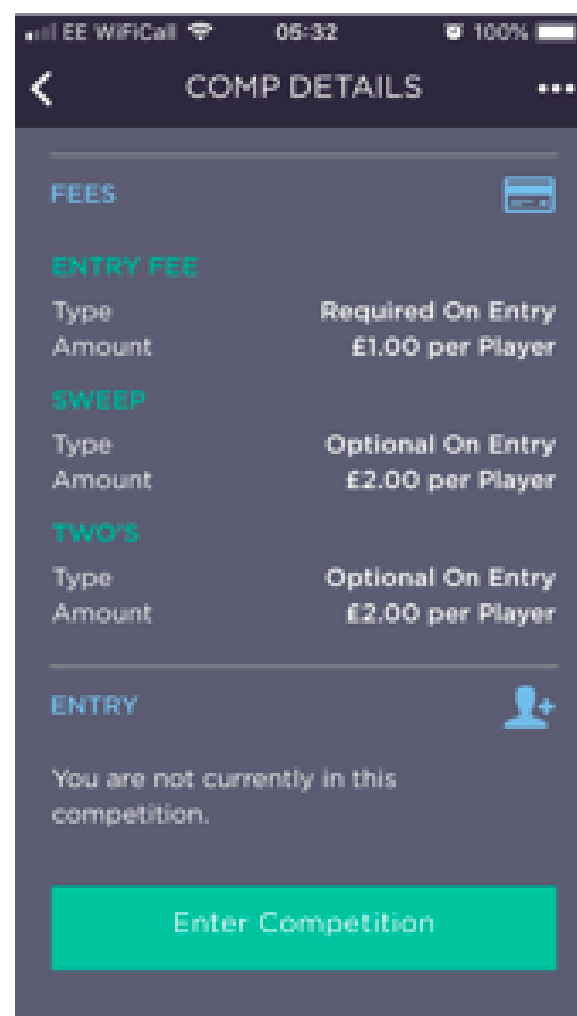

IG App Competition Entry for Men

- 1.If entering a competition on the day, currently the IG Member App does not let you enter the optional sweep or two's although this is permitted if entering through the website.
- 2.The below screenshots are taken on an iPhone, but this task can be performed on other smart phones and tablets.
- 3.The version of IG Member App is 1.9.3, which is the current version as at 15/6/20. The version on your device can be seen by scrolling to the bottom of the application settings, and should be kept up to date.

PAGE 1 of 4

IG App Competition Entry for Men

1. Open IG Member App on phone or tablet and tap on "Competitions"

2. Navigate to Upcoming Competitions tab by tapping on "UPCOMING"

3. Tap on competition you wish to enter (Test Medal in the example). Scroll down to see more competitions.

4. Scroll down to see details and options for the competition.

5. Tap "Enter Competition".

6. Tap "Enter Competition" again to confirm.

IG App Competition Entry for Men

7. Confirmation that you are successfully entered into the competition. Tap OK to return to Competition Details.

8. If wish to enter optional Sweep and Two's then scroll down to relevant details.

9. Tap "Pay Fee" to enter Competition Sweep.

10. Tap "Pay Fee" again to confirm.

11. Confirmation that Sweep has been entered. Tap OK to return to Competition Details.