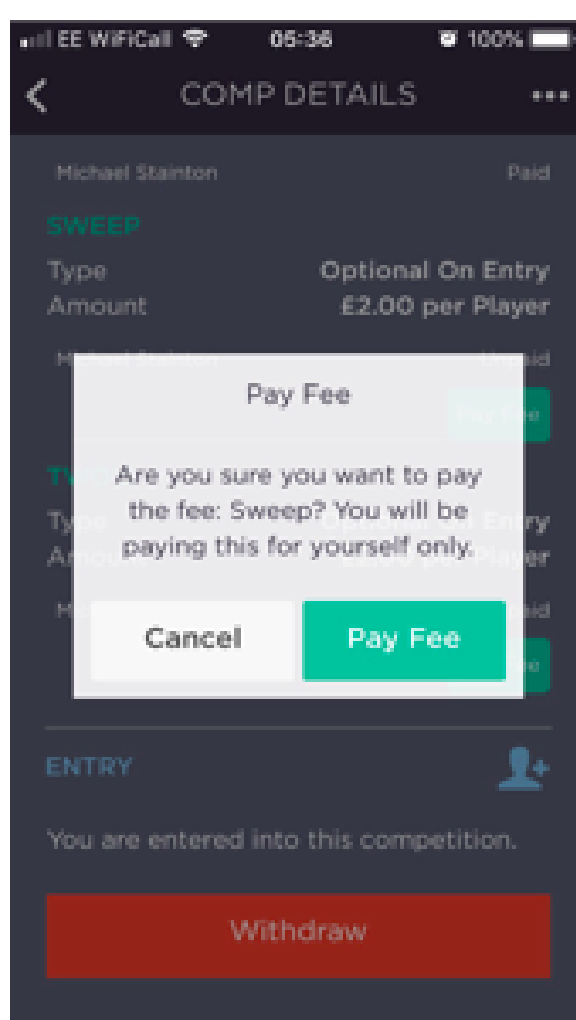

PAGE 1 of 4

IG App Competition Entry for Men

1. Open IG Member App on phone or tablet and tap on "Competitions"

2. Navigate to Upcoming Competitions tab by tapping on "UPCOMING"

3. Tap on competition you wish to enter (Test Medal in the example). Scroll down to see more competitions.

4. Scroll down to see details and options for the competition.

5. Tap "Enter Competition".

6. Tap "Enter Competition" again to confirm.

IG App Competition Entry for Men

7. Confirmation that you are successfully entered into the competition. Tap OK to return to Competition Details.

8. If wish to enter optional Sweep and Two's then scroll down to relevant details.

9. Tap "Pay Fee" to enter Competition Sweep.

10. Tap "Pay Fee" again to confirm.

11. Confirmation that Sweep has been entered. Tap OK to return to Competition Details.

12. Tap "Pay Fee" to enter Two's Sweep.

IG App Competition Entry for Men

13. Tap "Pay Fee" again to confirm.

14. Confirmation that Two's has been entered. Tap OK to return to Competition Details.

15. Competition entry has now been completed. The option to withdraw is available, but please note that entry fees etc will only be credited back to your clubhouse account after they are processed by a competition administrator.