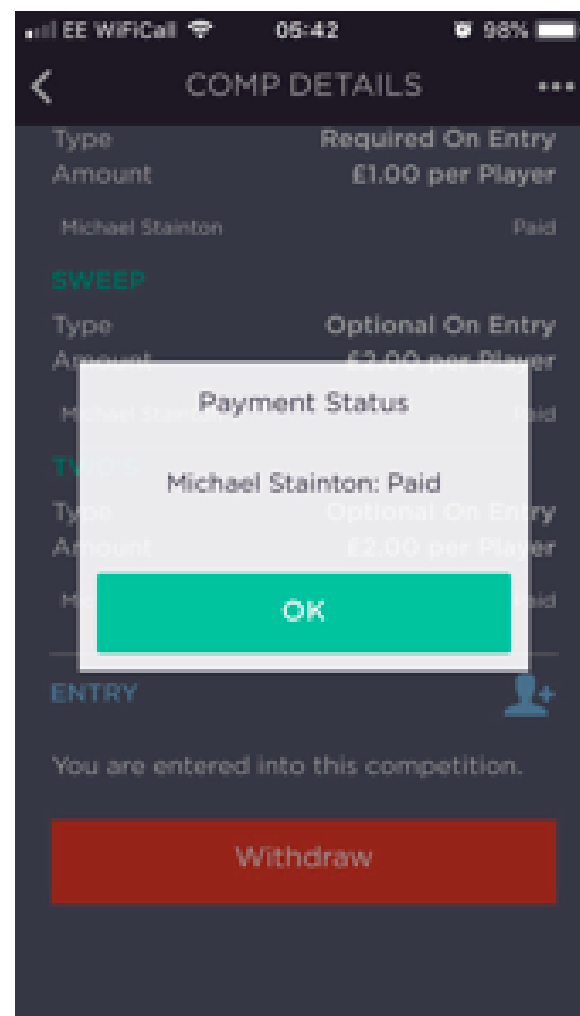

4. Scroll down to see details and options for the competition.

5. Tap "Enter Competition".

6. Tap "Enter Competition" again to confirm.

IG App Competition Entry for Men

7. Confirmation that you are successfully entered into the competition. Tap OK to return to Competition Details.

8. If wish to enter optional Sweep and Two's then scroll down to relevant details.

9. Tap "Pay Fee" to enter Competition Sweep.

10. Tap "Pay Fee" again to confirm.

11. Confirmation that Sweep has been entered. Tap OK to return to Competition Details.

12. Tap "Pay Fee" to enter Two's Sweep.

IG App Competition Entry for Men

13. Tap "Pay Fee" again to confirm.

14. Confirmation that Two's has been entered. Tap OK to return to Competition Details.

15. Competition entry has now been completed. The option to withdraw is available, but please note that entry fees etc will only be credited back to your clubhouse account after they are processed by a competition administrator.