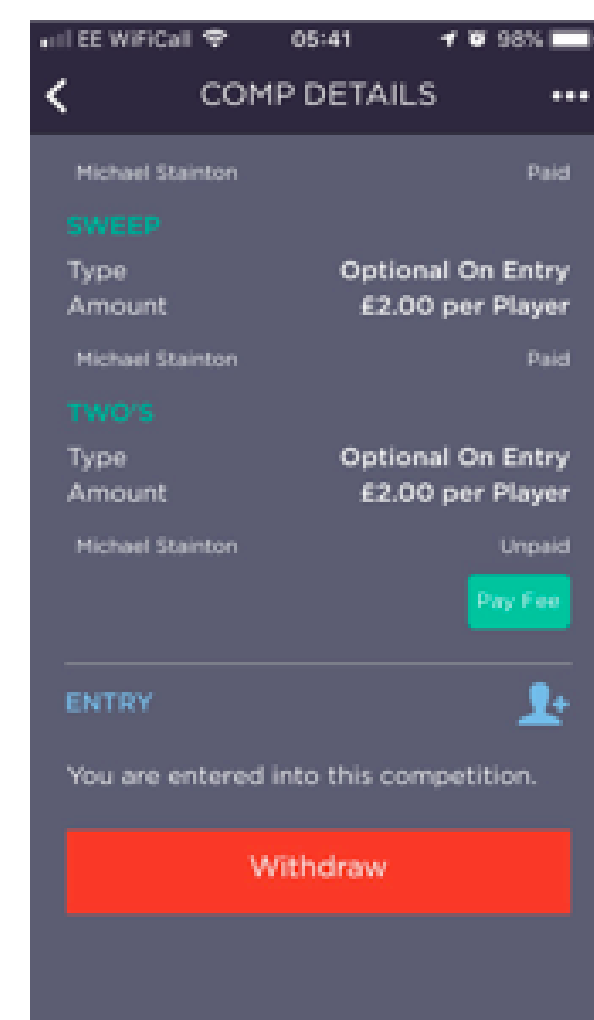

4. Scroll down to see details and options for the competition.

5. Tap "Enter Competition".

6. Tap "Enter Competition" again to confirm.

IG App Competition Entry for Men

7. Confirmation that you are successfully entered into the competition. Tap OK to return to Competition Details.

8. If wish to enter optional Sweep and Two's then scroll down to relevant details.

9. Tap "Pay Fee" to enter Competition Sweep.

10. Tap "Pay Fee" again to confirm.

11. Confirmation that Sweep has been entered. Tap OK to return to Competition Details.

12. Tap "Pay Fee" to enter Two's Sweep.

IG App Competition Entry for Men

13. Tap "Pay Fee" again to confirm.

14. Confirmation that Two's has been entered. Tap OK to return to Competition Details.

15. Competition entry has now been completed. The option to withdraw is available, but please note that entry fees etc will only be credited back to your clubhouse account after they are processed by a competition administrator.