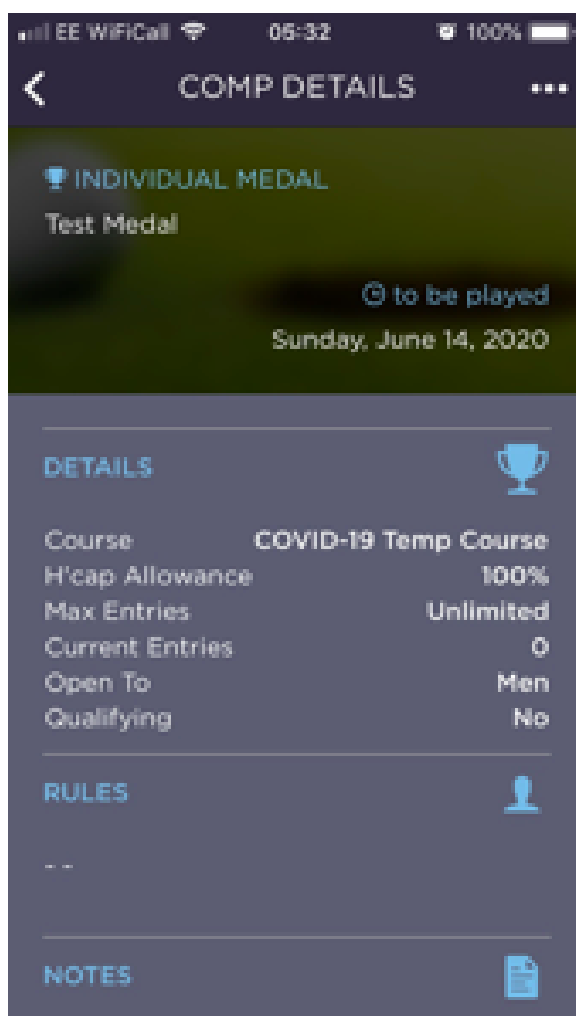

IG App Competition Entry for Men

- 1.If entering a competition on the day, currently the IG Member App does not let you enter the optional sweep or two's although this is permitted if entering through the website.
- 2.The below screenshots are taken on an iPhone, but this task can be performed on other smart phones and tablets.
- 3.The version of IG Member App is 1.9.3, which is the current version as at 15/6/20. The version on your device can be seen by scrolling to the bottom of the application settings, and should be kept up to date.

PAGE 1 of 4

IG App Competition Entry for Men

1. Open IG Member App on phone or tablet and tap on "Competitions"

2. Navigate to Upcoming Competitions tab by tapping on "UPCOMING"

3. Tap on competition you wish to enter (Test Medal in the example). Scroll down to see more competitions.