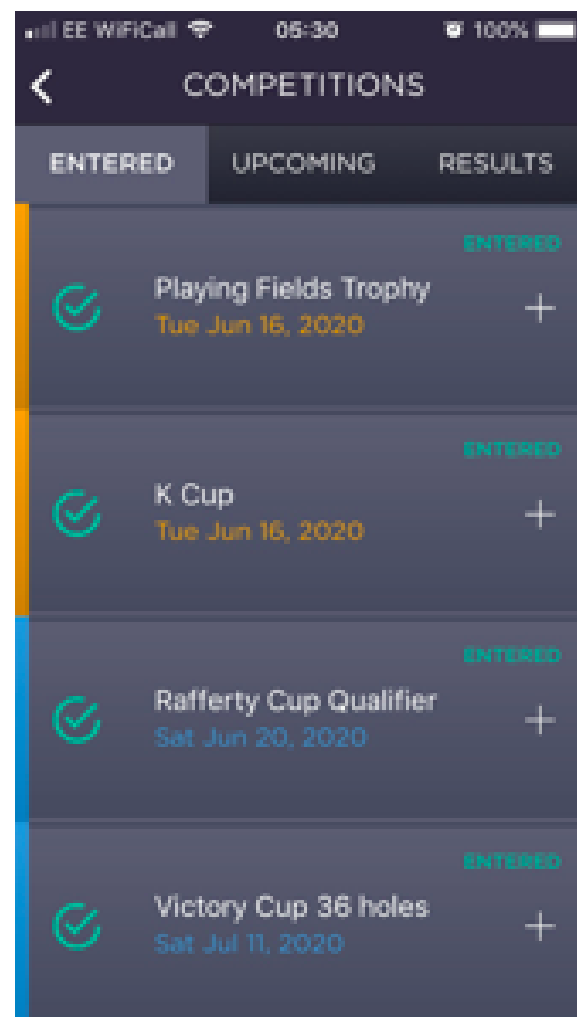

IG App Competition Entry for Men

- 1.If entering a competition on the day, currently the IG Member App does not let you enter the optional sweep or two's although this is permitted if entering through the website.
- 2.The below screenshots are taken on an iPhone, but this task can be performed on other smart phones and tablets.
- 3.The version of IG Member App is 1.9.3, which is the current version as at 15/6/20. The version on your device can be seen by scrolling to the bottom of the application settings, and should be kept up to date.

PAGE 1 of 4

IG App Competition Entry for Men

1. Open IG Member App on phone or tablet and tap on "Competitions"

2. Navigate to Upcoming Competitions tab by tapping on "UPCOMING"

3. Tap on competition you wish to enter (Test Medal in the example). Scroll down to see more competitions.

8. If wish to enter optional Sweep and Two's then scroll down to relevant details.

9. Tap "Pay Fee" to enter Competition Sweep.

10. Tap "Pay Fee" again to confirm.

11. Confirmation that Sweep has been entered. Tap OK to return to Competition Details.