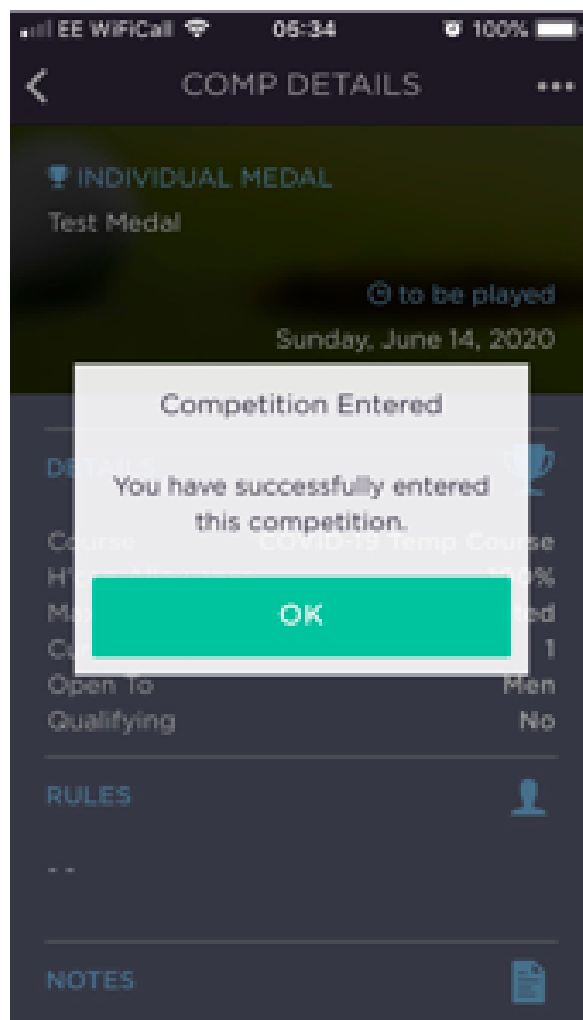

IG App Competition Entry for Men

- 1.If entering a competition on the day, currently the IG Member App does not let you enter the optional sweep or two's although this is permitted if entering through the website.
- 2.The below screenshots are taken on an iPhone, but this task can be performed on other smart phones and tablets.
- 3.The version of IG Member App is 1.9.3, which is the current version as at 15/6/20. The version on your device can be seen by scrolling to the bottom of the application settings, and should be kept up to date.

PAGE 1 of 4

IG App Competition Entry for Men

1. Open IG Member App on phone or tablet and tap on "Competitions"

2. Navigate to Upcoming Competitions tab by tapping on "UPCOMING"

3. Tap on competition you wish to enter (Test Medal in the example). Scroll down to see more competitions.

4. Scroll down to see details and options for the competition.

5. Tap "Enter Competition".

6. Tap "Enter Competition" again to confirm.

IG App Competition Entry for Men

7. Confirmation that you are successfully entered into the competition. Tap OK to return to Competition Details.

8. If wish to enter optional Sweep and Two's then scroll down to relevant details.

9. Tap "Pay Fee" to enter Competition Sweep.

10. Tap "Pay Fee" again to confirm.

11. Confirmation that Sweep has been entered. Tap OK to return to Competition Details.