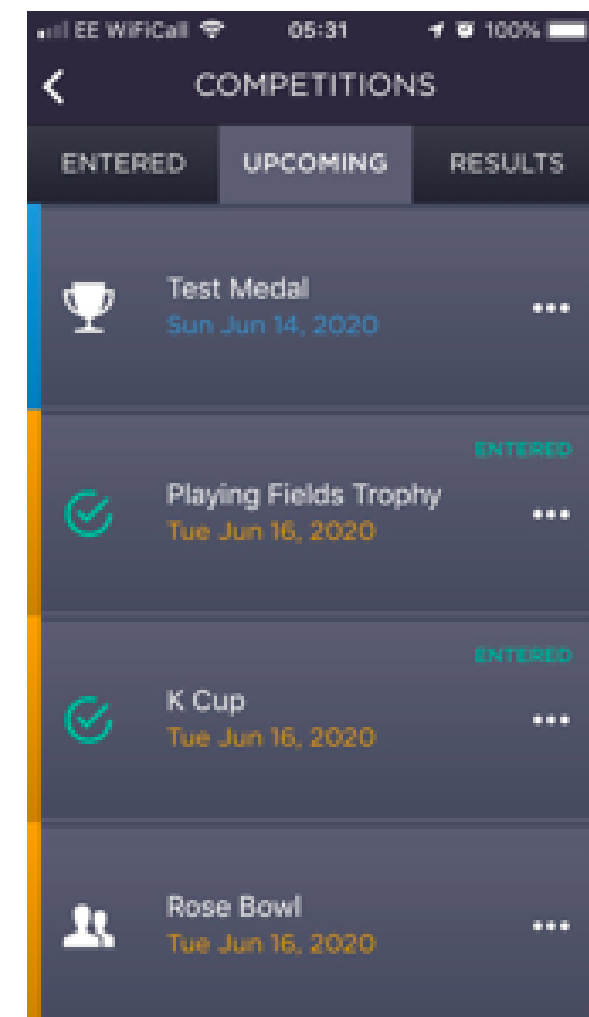

IG App Competition Entry for Men

- 1.If entering a competition on the day, currently the IG Member App does not let you enter the optional sweep or two's although this is permitted if entering through the website.
- 2.The below screenshots are taken on an iPhone, but this task can be performed on other smart phones and tablets.
- 3.The version of IG Member App is 1.9.3, which is the current version as at 15/6/20. The version on your device can be seen by scrolling to the bottom of the application settings, and should be kept up to date.

PAGE 1 of 4

IG App Competition Entry for Men

1. Open IG Member App on phone or tablet and tap on "Competitions"

2. Navigate to Upcoming Competitions tab by tapping on "UPCOMING"

3. Tap on competition you wish to enter (Test Medal in the example). Scroll down to see more competitions.

4. Scroll down to see details and options for the competition.

5. Tap "Enter Competition".

6. Tap "Enter Competition" again to confirm.

IG App Competition Entry for Men

7. Confirmation that you are successfully entered into the competition. Tap OK to return to Competition Details.

8. If wish to enter optional Sweep and Two's then scroll down to relevant details.

9. Tap "Pay Fee" to enter Competition Sweep.

10. Tap "Pay Fee" again to confirm.

11. Confirmation that Sweep has been entered. Tap OK to return to Competition Details.