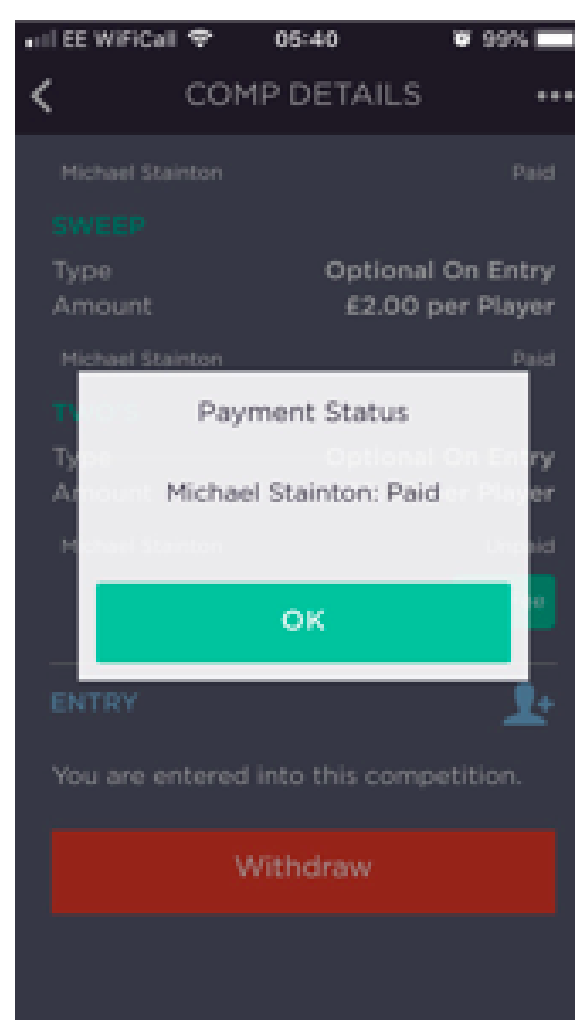

PAGE 1 of 4

IG App Competition Entry for Men

1. Open IG Member App on phone or tablet and tap on "Competitions"

2. Navigate to Upcoming Competitions tab by tapping on "UPCOMING"

3. Tap on competition you wish to enter (Test Medal in the example). Scroll down to see more competitions.

4. Scroll down to see details and options for the competition.

5. Tap "Enter Competition".

6. Tap "Enter Competition" again to confirm.

IG App Competition Entry for Men

7. Confirmation that you are successfully entered into the competition. Tap OK to return to Competition Details.

8. If wish to enter optional Sweep and Two's then scroll down to relevant details.

9. Tap "Pay Fee" to enter Competition Sweep.

10. Tap "Pay Fee" again to confirm.

11. Confirmation that Sweep has been entered. Tap OK to return to Competition Details.

12. Tap "Pay Fee" to enter Two's Sweep.

IG App Competition Entry for Men

13. Tap "Pay Fee" again to confirm.

14. Confirmation that Two's has been entered. Tap OK to return to Competition Details.

15. Competition entry has now been completed. The option to withdraw is available, but please note that entry fees etc will only be credited back to your clubhouse account after they are processed by a competition administrator.