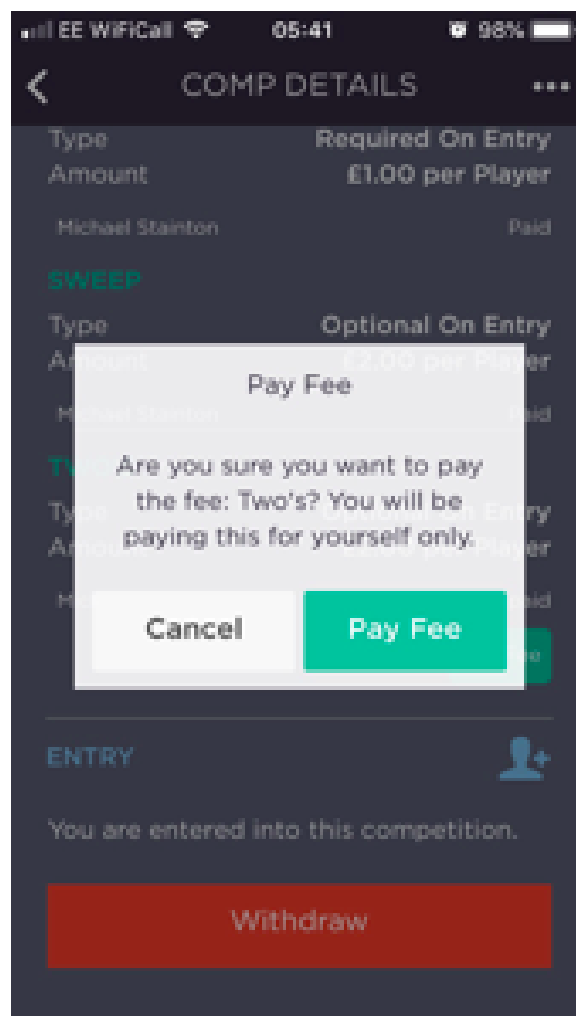

4. Scroll down to see details and options for the competition.

5. Tap "Enter Competition".

6. Tap "Enter Competition" again to confirm.

IG App Competition Entry for Men

7. Confirmation that you are successfully entered into the competition. Tap OK to return to Competition Details.

8. If wish to enter optional Sweep and Two's then scroll down to relevant details.

9. Tap "Pay Fee" to enter Competition Sweep.

10. Tap "Pay Fee" again to confirm.

11. Confirmation that Sweep has been entered. Tap OK to return to Competition Details.

12. Tap "Pay Fee" to enter Two's Sweep.

IG App Competition Entry for Men

13. Tap "Pay Fee" again to confirm.

14. Confirmation that Two's has been entered. Tap OK to return to Competition Details.

15. Competition entry has now been completed. The option to withdraw is available, but please note that entry fees etc will only be credited back to your clubhouse account after they are processed by a competition administrator.